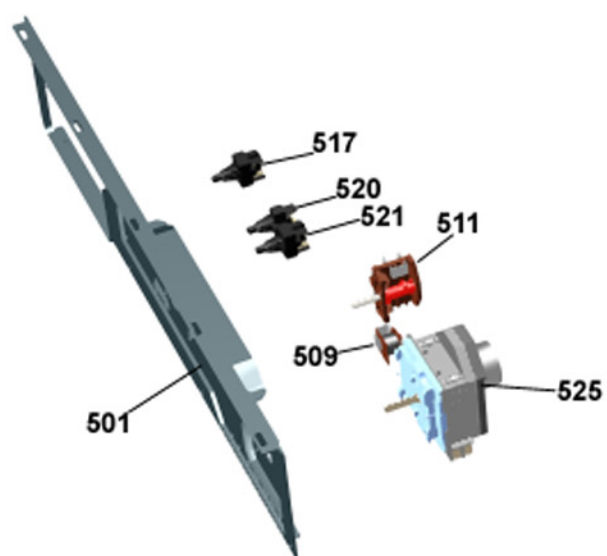

Cylinder and related parts

ASKO, T700 US - White #10770020 (TD11US)

Pos	Spare part No.	Description	Qty	Comment
301	8801216	Front frame compl. TD21	1 Pcs	
301-a	8902066	Screw	4 Pcs	
303	8061821	Front Felt Seal T700	1 Pcs	
304	8061932	Lamp Housing Lid	1 Pcs	
306	8061887	Lamp Chimney	1 Pcs	
308	8053107	Micro Switch Dryer 03/05	1 Pcs	
309	8052622	Drum Roller Frt. TD	1 Pcs	
311	8052589	Paddle	2 Pcs	
311-a	8902099	Screw	5 Pcs	
313	8065710	Belt 700s	1 Pcs	
314	8052632	Bushing Rear Drum 03/05 TD	1 Pcs	
315	8061851	Rear Panel Inner T700	1 Pcs	
315-a	8900369	Screw T25	13 Pcs	
317	8064440	Felt sealing rear	1 Pcs	
318	8061800	Cylinder Dryer TD20 Comp.	1 Pcs	
320	8004439	Bearing Dryer Rear Panel All	1 Pcs	
321	8063808	Heater Element 2500 W700s	1 Pcs	
321-a	8900369	Screw T25	2 Pcs	
323	8008487	TStat Man. Reset TD	1 Pcs	
323-a	8900369	Screw T25	1 Pcs	
326	8008807	TStat 115C Auto Reset TD	1 Pcs	
326-a	8900369	Screw T25	1 Pcs	
331	8052650	Diaphragm Overheat	1 Pcs	
332	8064151	CAP OF BOLT	1 Pcs	

Control panel

ASKO, T700 US - White #10770020 (TD11US)

Pos	Spare part No.	Description	Qty	Comment
401	8063456-0-UL	Panel W/Handle T700	1 Pcs	
401-a	8901591	Clip/Panel 600700s	4 Pcs	
407	8061846-0-UL	Discontinued	0 Pcs	
411	8061711-0	Push Buttons TNM33/44/11/22	5 Pcs	
413	8061892-0	Temp/Timer Knob 600/700s	2 Pcs	
415	8061822	Decor Lens 06 Laundry	1 Pcs	
416	8060478	Ind. Lamp 600s WM	1 Pcs	
490	8063857	INSTR GENERAL TD20 US/CA	1 Pcs	