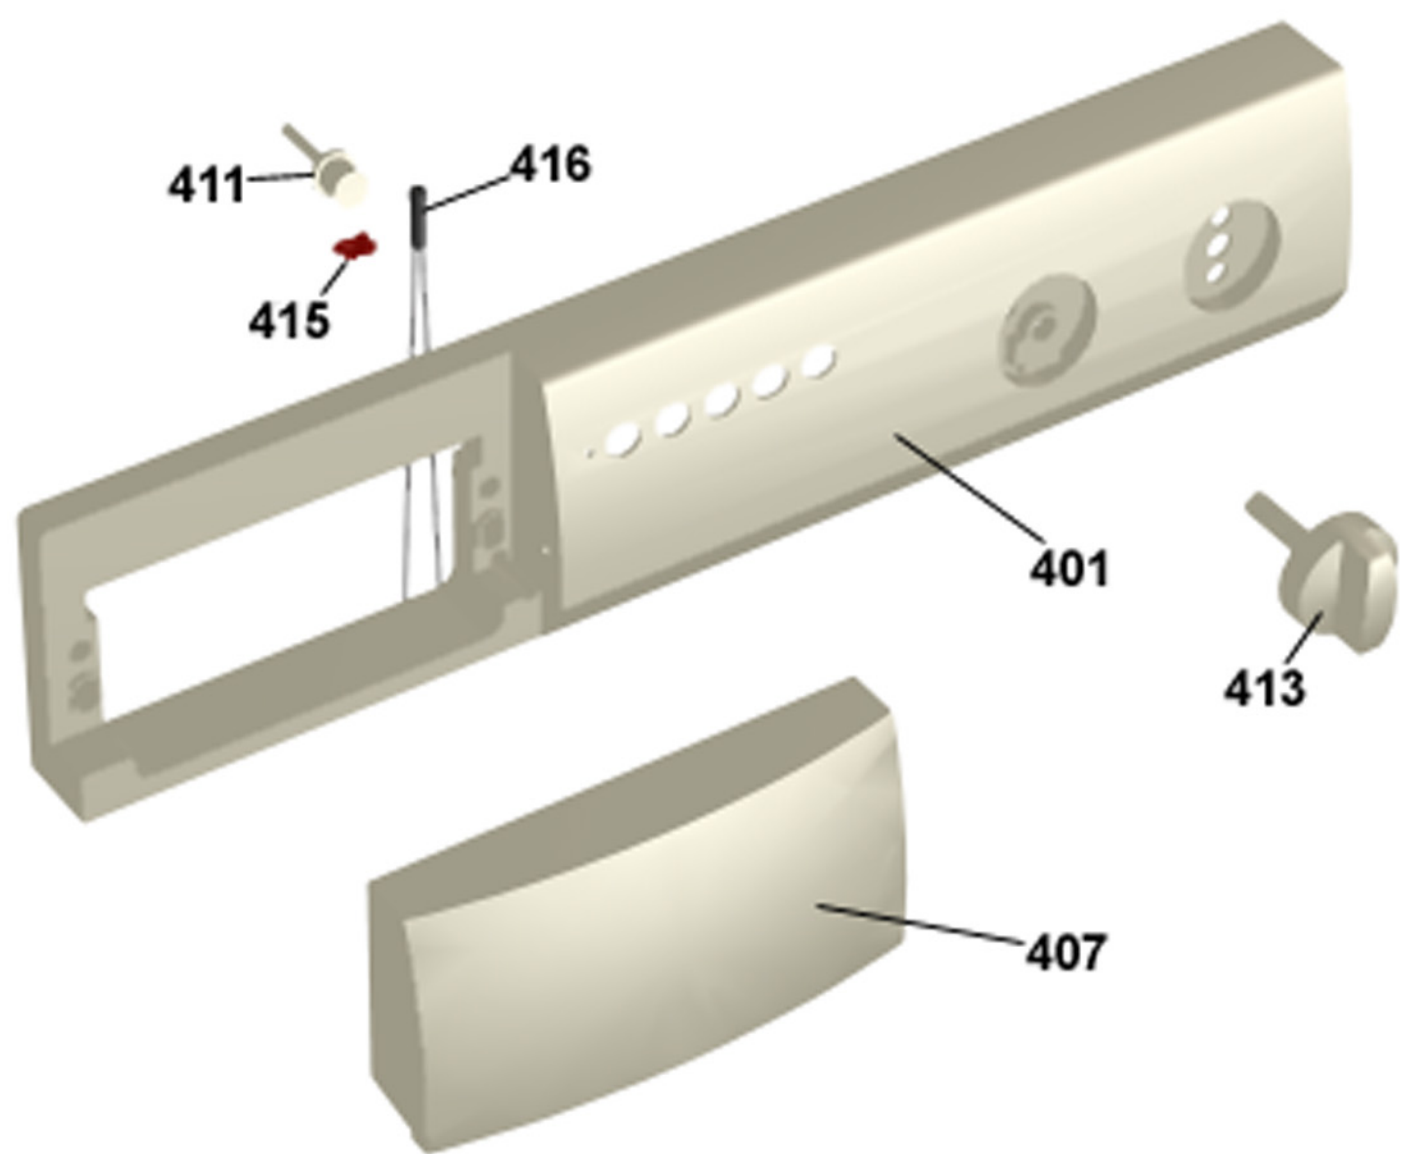

Control panel

ASKO, T700 US - White #10770020 (TD11US)

Pos	Spare part No.	Description	Qty	Comment
401	8063456-0-UL	Panel W/Handle T700	1 Pcs	
401-a	8901591	Clip/Panel 600700s	4 Pcs	
407	8061846-0-UL	Discontinued	0 Pcs	
411	8061711-0	Push Buttons TNM33/44/11/22	5 Pcs	
413	8061892-0	Temp/Timer Knob 600/700s	2 Pcs	
415	8061822	Decor Lens 06 Laundry	1 Pcs	
416	8060478	Ind. Lamp 600s WM	1 Pcs	
490	8063857	INSTR GENERAL TD20 US/CA	1 Pcs