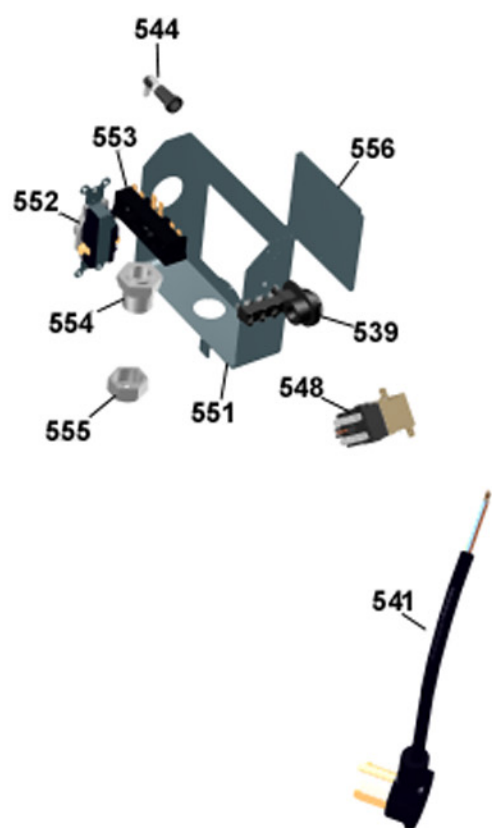

Cylinder and related parts

ASKO, T700 US - White #10770020 (TD11US)

Pos	Spare part No.	Description	Qty	Comment
301	8801216	Front frame compl. TD21	1 Pcs	
301-a	8902066	Screw	4 Pcs	
303	8061821	Front Felt Seal T700	1 Pcs	
304	8061932	Lamp Housing Lid	1 Pcs	
306	8061887	Lamp Chimney	1 Pcs	
308	8053107	Micro Switch Dryer 03/05	1 Pcs	
309	8052622	Drum Roller Frt. TD	1 Pcs	
311	8052589	Paddle	2 Pcs	
311-a	8902099	Screw	5 Pcs	
313	8065710	Belt 700s	1 Pcs	
314	8052632	Bushing Rear Drum 03/05 TD	1 Pcs	
315	8061851	Rear Panel Inner T700	1 Pcs	
315-a	8900369	Screw T25	13 Pcs	
317	8064440	Felt sealing rear	1 Pcs	
318	8061800	Cylinder Dryer TD20 Comp.	1 Pcs	
320	8004439	Bearing Dryer Rear Panel All	1 Pcs	
321	8063808	Heater Element 2500 W700s	1 Pcs	
321-a	8900369	Screw T25	2 Pcs	
323	8008487	TStat Man. Reset TD	1 Pcs	
323-a	8900369	Screw T25	1 Pcs	
326	8008807	TStat 115C Auto Reset TD	1 Pcs	
326-a	8900369	Screw T25	1 Pcs	
331	8052650	Diaphragm Overheat	1 Pcs	
332	8064151	CAP OF BOLT	1 Pcs	

Control panel

ASKO, T700 US - White #10770020 (TD11US)

Pos	Spare part No.	Description	Qty	Comment
401	8063456-0-UL	Panel W/Handle T700	1 Pcs	
401-a	8901591	Clip/Panel 600700s	4 Pcs	
407	8061846-0-UL	Discontinued	0 Pcs	
411	8061711-0	Push Buttons TNM33/44/11/22	5 Pcs	
413	8061892-0	Temp/Timer Knob 600/700s	2 Pcs	
415	8061822	Decor Lens 06 Laundry	1 Pcs	
416	8060478	Ind. Lamp 600s WM	1 Pcs	
490	8063857	INSTR GENERAL TD20 US/CA	1 Pcs	