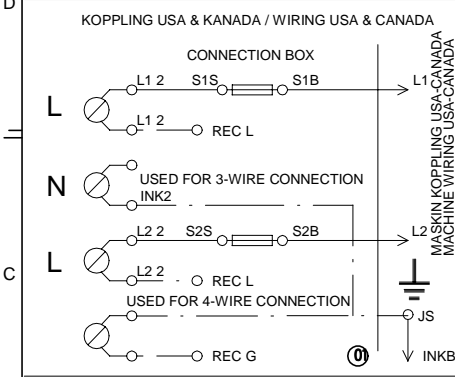

S:\U\Wm2011_Tryckunderlag\Kopplingschema\8061835 TD11\8061835 TD11-02.dft , läpe , 8/30/01 9:49:32 AM

STEP NR.	START POSITION	5	10	15	20	25	30	35	40	45	50	55	60
01	COOLING 18 NEDKYLNING 18												
1	COOLING 9 NEDKYLNING 9												
2	MOTOR MOTOR												
3	MOTOR DIRECT MOTOR DIREKT												
4	BUZZER SUMMER												
5	BUZZER SUMMER												

- BO: BOTTOM
- BOTTEN
- MO: MOTOR
- MOTOR
- R: RELAY
- RELÄ
- ELH: VÄRMEELEMENT, LÅG EFFEKT
- HEATER, LOW POWER
- VÄRMEELEMENT, HÖG EFFEKT
- ELH: HEATER, HIGH POWER
- HEATER
- TM: TIMERMOTOR
- TIMERMOTOR
- DOOR SWITCH
- LUCKBRYTARE
- T1: THERMOSTAT (MAN O.H.)
- TERMOSTAT (MAN Ö.H.)
- T2: THERMOSTAT (AUT O.H.)
- TERMOSTAT (AUT Ö.H.)
- T3: THERMOSTAT (HIGH)
- TERMOSTAT (HÖG)
- T4: THERMOSTAT (LOW)
- TERMOSTAT (LÅG)
- BE: INTERNAL ILLUMINATION
- INNERBELYSNING
- TB: TRYCKBRYTARE
- PUSH BUTTON SWITCH
- IL: INDIKERINGSLAMPA
- INDICATION LAMP

1. REC: OUTLET WASHING-MACHINE
   - UTTAG TVÄTTMASKIN
   - INKB: MAIN TERMINAL BLOCK
   - INKOPPLINGSPLINT
   - INTERNAL CONNECTION
   - INTERN KOPPLING
   - ALTERNATIVE WIRING
   - ALTERNATIV KOPPLING

03	Changed number on TB 42 to TB 44	PS	01	41
02	Changed function TB 4	SS	01	33
01	LB2-LB4 and BU1-BU2 changed, JS added	PS	99	26
Rev ind	Revision	Appd	Year	Week

Pos.	Qty	Part No.	Name of item	Material
Material		Dens.Kg/dm3	Dimensions, Type, etc.	
Scale		Gen.tolerance	Description(ENG)	
Designed by		Gen.tol.Angle	CIRCUIT DIAGRAM TD11	
Released by		Iss by Dept	Year	Week
HT		UT	98	05
ASKO CYLINDA		80 618 35		03
Rev Ind		Replace	8061835 rev:02	
Project				

This document must not be copied without our written permission, and the contents may not be used for any unauthorized purpose. Askö Cylinda AB