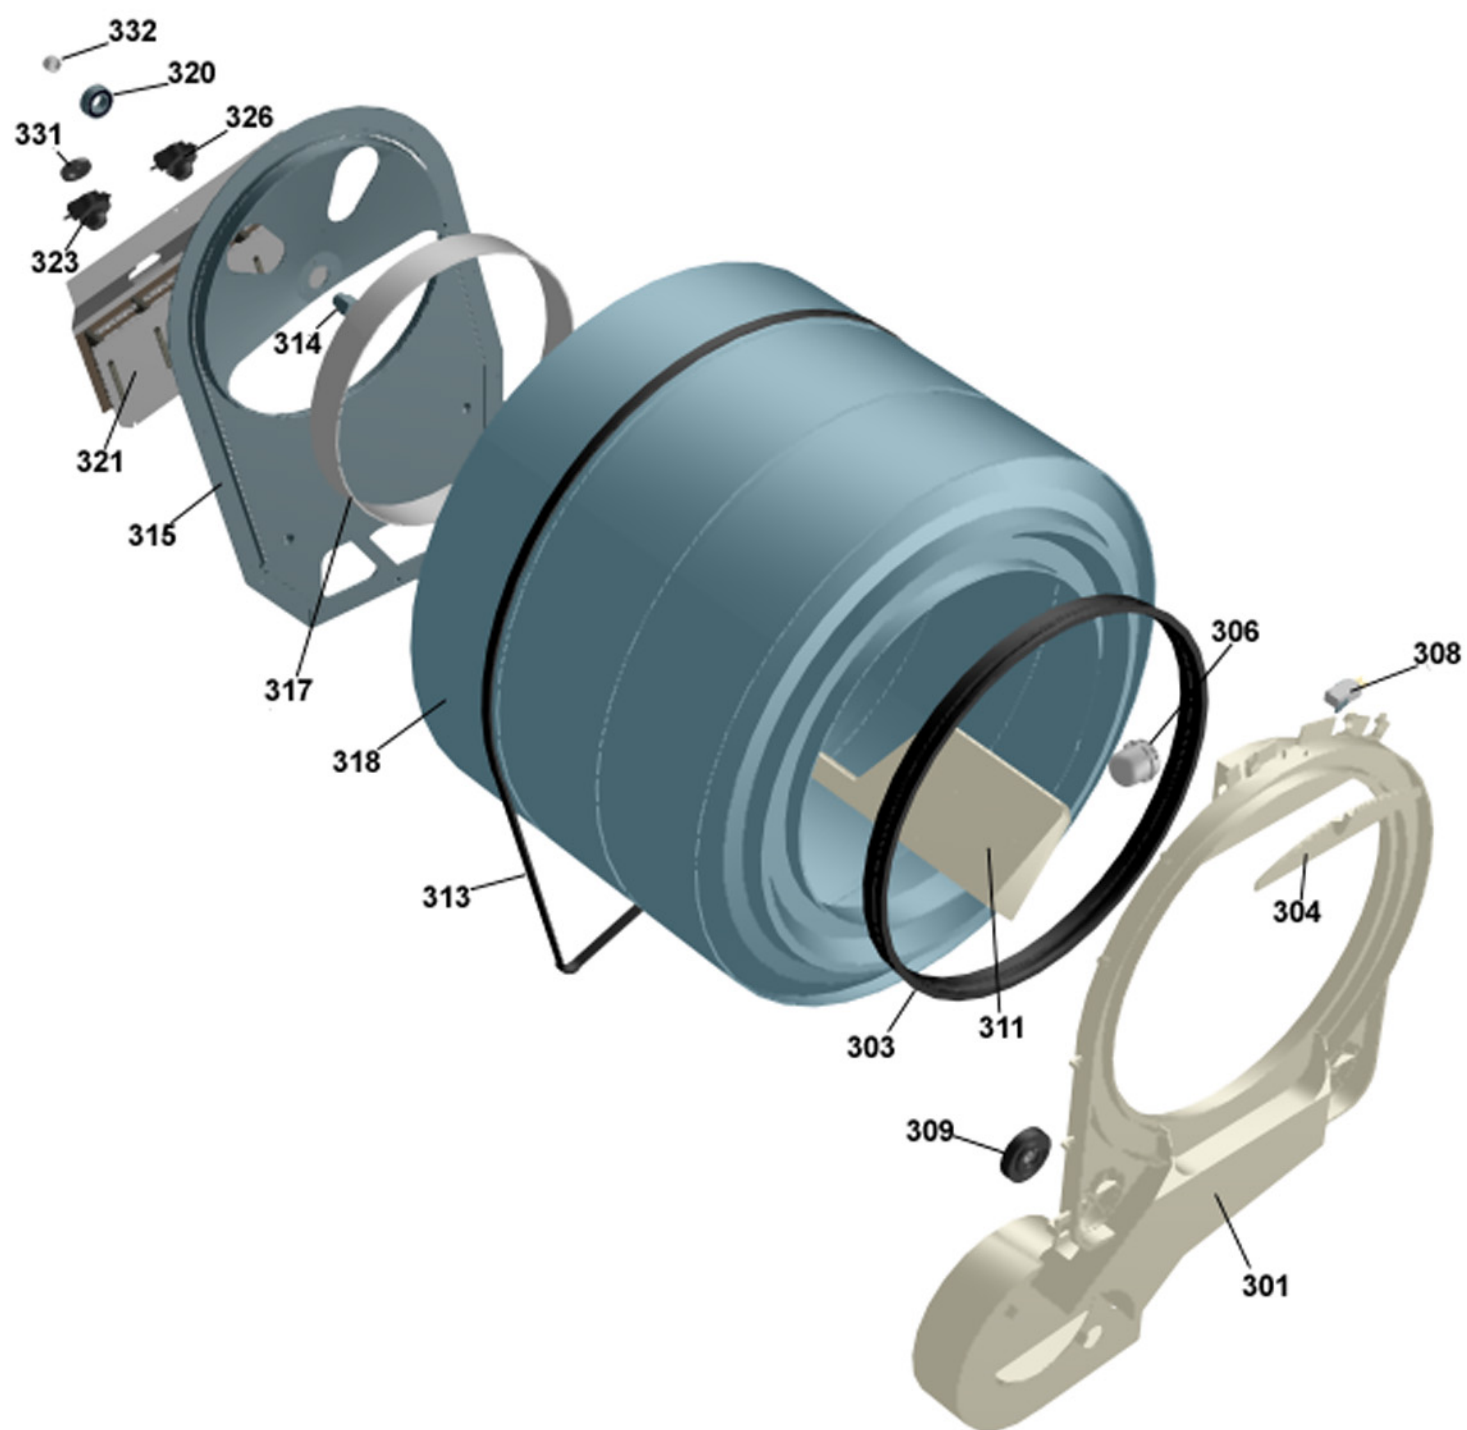

Cylinder and related parts

ASKO, T700 US - White #10770020 (TD11US)

Pos	Spare part No.	Description	Qty	Comment
301	8801216	Front frame compl. TD21	1 Pcs	
301-a	8902066	Screw	4 Pcs	
303	8061821	Front Felt Seal T700	1 Pcs	
304	8061932	Lamp Housing Lid	1 Pcs	
306	8061887	Lamp Chimney	1 Pcs	
308	8053107	Micro Switch Dryer 03/05	1 Pcs	
309	8052622	Drum Roller Frt. TD	1 Pcs	
311	8052589	Paddle	2 Pcs	
311-a	8902099	Screw	5 Pcs	
313	8065710	Belt 700s	1 Pcs	
314	8052632	Bushing Rear Drum 03/05 TD	1 Pcs	
315	8061851	Rear Panel Inner T700	1 Pcs	
315-a	8900369	Screw T25	13 Pcs	
317	8064440	Felt sealing rear	1 Pcs	
318	8061800	Cylinder Dryer TD20 Comp.	1 Pcs	
320	8004439	Bearing Dryer Rear Panel All	1 Pcs	
321	8063808	Heater Element 2500 W700s	1 Pcs	
321-a	8900369	Screw T25	2 Pcs	
323	8008487	TStat Man. Reset TD	1 Pcs	
323-a	8900369	Screw T25	1 Pcs	
326	8008807	TStat 115C Auto Reset TD	1 Pcs	
326-a	8900369	Screw T25	1 Pcs	
331	8052650	Diaphragm Overheat	1 Pcs	
332	8064151	CAP OF BOLT	1 Pcs