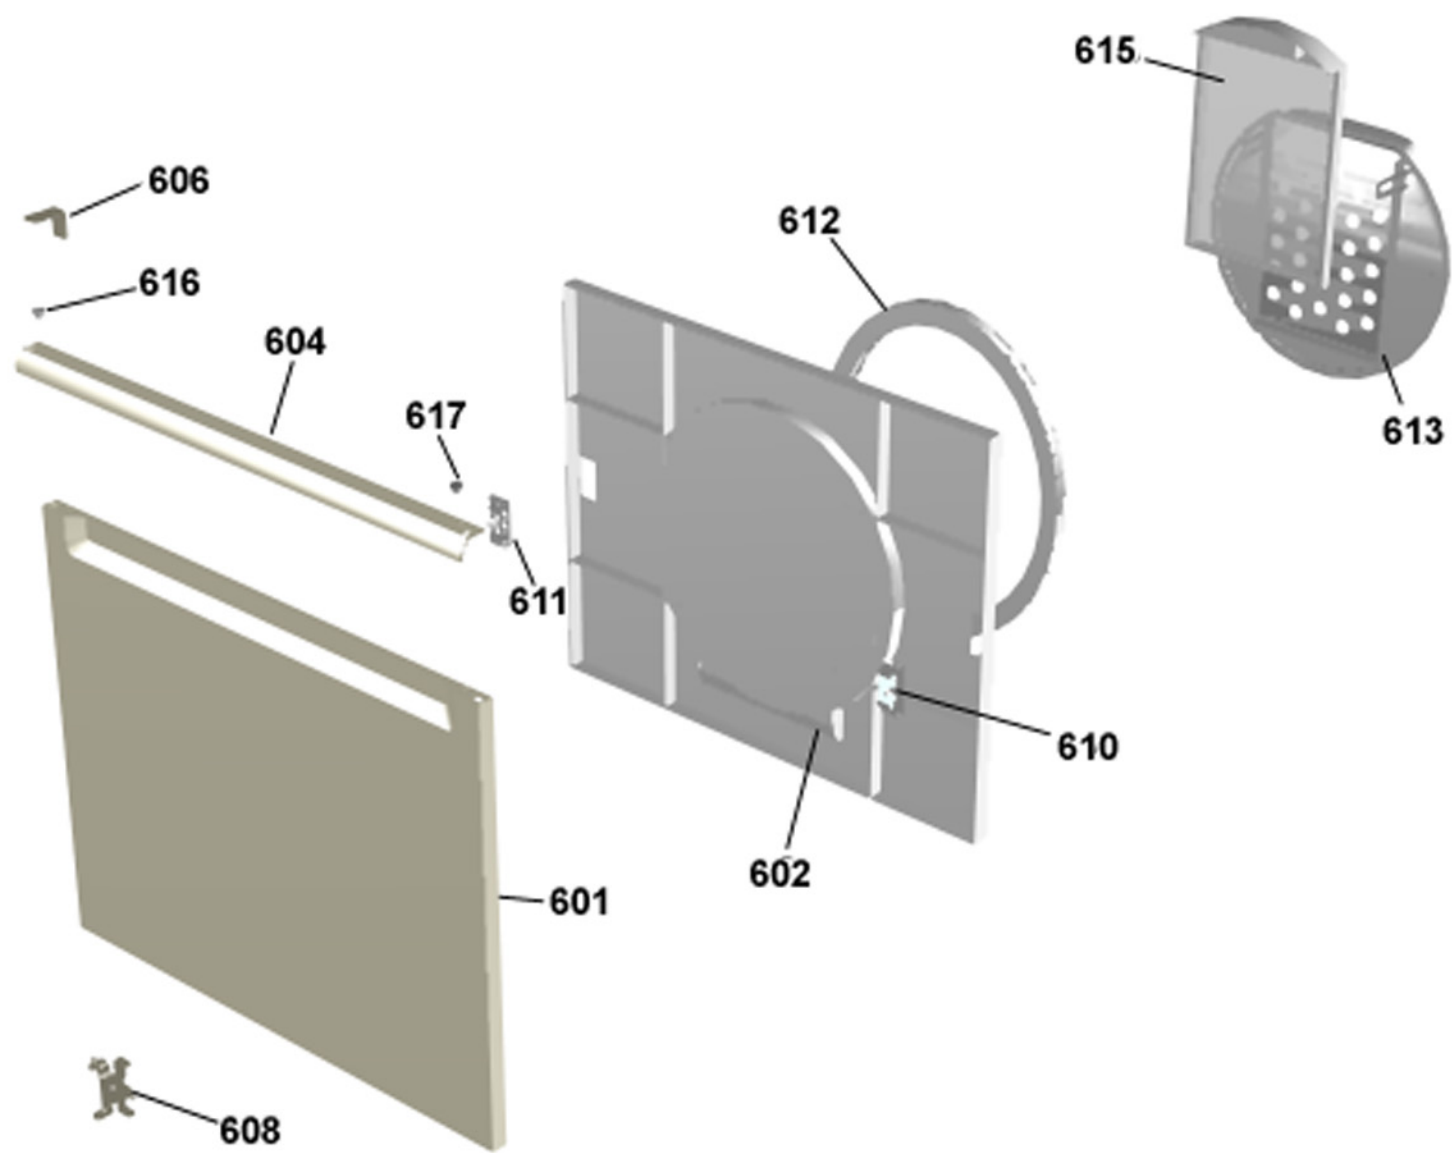

Outer door

ASKO, T700 US - White #10770020 (TD11US)

Pos	Spare part No.	Description	Qty	Comment
601	8061733-0	Outer Door 600/700 Series	1 Pcs	
602	8061810	Inner Door Dryer T700 Series	1 Pcs	
602-a	8902068	Screw	5 Pcs	
604	8061813-0	Door Handle T700	1 Pcs	
606	8061803-0	Hinge Pin Upper compl. 700s	1 Pcs	
606-a	8901097	Screw Terminal	2 Pcs	
606-b	8901619	Pop Rivet Det Comp	1 Pcs	
608	8061807-0	Lower Hinge Lower Compl.	1 Pcs	
608-a	8900338	Screw 20 Torx Self Tapping	2 Pcs	
608-b	8901097	Screw Terminal	1 Pcs	
610	8061878	Magnet Door T700s	1 Pcs	
611	8061886	Lock Holder T700 Series	0 Pcs	
612	8061815	Seal Dryer Door T700s	1 Pcs	
613	8065840	Filter Holder Compl.	1 Pcs	
615	8061812	Double Lint filter 700s	1 Pcs	
616	8061865-0	Bushing Hinge Pin T700s	2 Pcs	
617	8061953-0	Door Plug T700s	1 Pcs