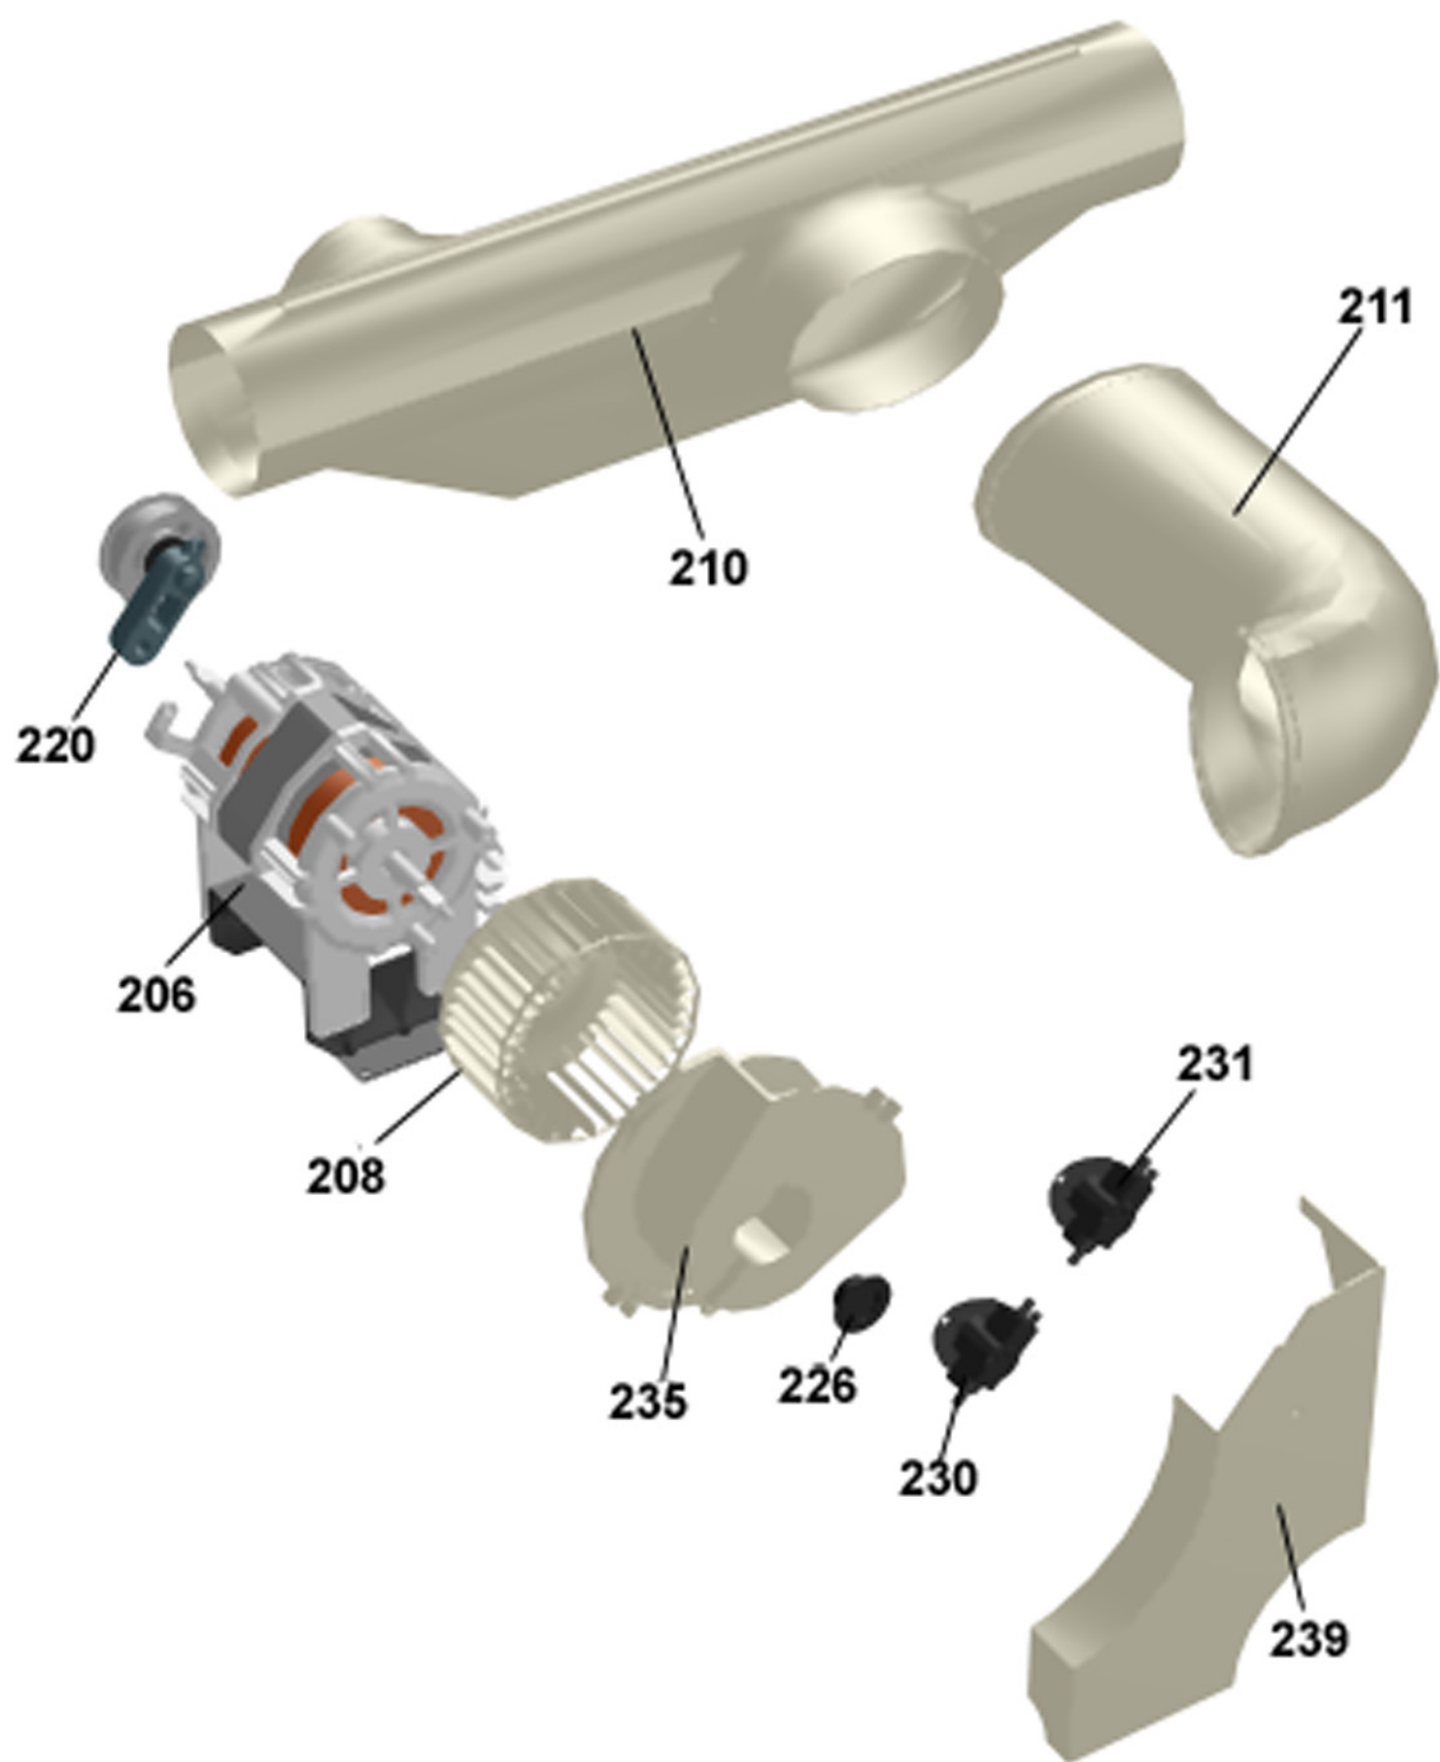

Outer casing

ASKO, T700 US - White #10770020 (TD11US)

Pos	Spare part No.	Description	Qty	Comment
101	8061817-0	Top White W600s T700s	1 Pcs	
101-a	8900338	Screw 20 Torx Self Tapping	3 Pcs	
101-b	8901413	Lock Washer laundry tops	2 Pcs	
103	8064062	Top Cover Strip	1 Pcs	
106	8801175-0	Panels left side T700 T760	1 Pcs	
107	8061763	Clip Front Plate 600700s	2 Pcs	
108	8061916	CABLE HOLDER WMD20	3 Pcs	
112	8061847-0	Front Plate 700 Series	1 Pcs	
112-a	8900338	Screw 20 Torx Self Tapping	2 Pcs	
112-b	8901413	Lock Washer laundry tops	2 Pcs	
114	8064177	Hook Lower Pane	2 Pcs	
114-a	8900338	Screw 20 Torx Self Tapping	2 Pcs	
119	8801247-0	Lower Cover w/Holes	1 Pcs	
127	8052641	Collar Vent Exhaust TD	1 Pcs	
128	8052640-0-UL	LID EXHAUST CANAL WHITE UL4	2 Pcs	
130	8053980	STACKING Bracket ALL TDs Mus	2 Pcs	
132	8064114	Holders Dryer Feet Stacking	1 Pcs	
134	8064196	REAR PANEL OUTER PUNCHED	1 Pcs	
134-a	8900338	Screw 20 Torx Self Tapping	10 Pcs	
136	8061915	Cable Holder T700	1 Pcs	
139	8061618	BASE PAN WMD20	1 Pcs	
140	8059334	Leveling Leg Comp. WMD 20	4 Pcs	
141	8801176-0	Panel R Side w/Hole T700	1 Pcs	