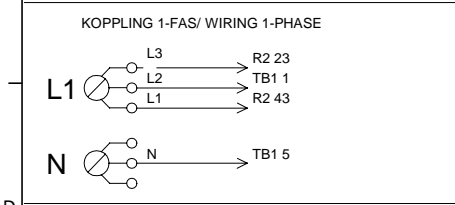

S:\U\Wm2011_Tryckunderlag\Kopplingschema\8061835 TD11\8061835 TD11-02.dft , läpe , 8/30/01 9:49:32 AM

STEP NR.	START POSITION	5	10	15	20	25	30	35	40	45	50	55	60
01	COOLING 18 NEDKYLNING 18												
1	COOLING 9 NEDKYLNING 9												
2	MOTOR MOTOR												
3	MOTOR DIRECT MOTOR DIREKT												
4	BUZZER SUMMER												
5	BUZZER SUMMER												

- BO: BOTTOM
- BOTTEN
- MO: MOTOR
- MOTOR
- R: RELAY
- RELÄ
- ELH: VÄRMEELEMENT, LÅG EFFEKT
- HEATER, LOW POWER
- VÄRMEELEMENT, HÖG EFFEKT
- ELH: HEATER, HIGH POWER
- HEATER
- TM: TIMERMOTOR
- TIMERMOTOR
- DOOR SWITCH
- LUCKBRYTARE
- T1: THERMOSTAT (MAN O.H.)
- TERMOSTAT (MAN Ö.H.)
- T2: THERMOSTAT (AUT O.H.)
- TERMOSTAT (AUT Ö.H.)
- T3: THERMOSTAT (HIGH)
- TERMOSTAT (HÖG)
- T4: THERMOSTAT (LOW)
- TERMOSTAT (LÅG)
- BE: INTERNAL ILLUMINATION
- INNERBELYSNING
- TB: TRYCKBRYTARE
- PUSH BUTTON SWITCH
- IL: INDIKERINGSLAMPA
- INDICATION LAMP

1. REC: OUTLET WASHING-MACHINE
   - UTTAG TVÄTTMASKIN
   - INKB: MAIN TERMINAL BLOCK
   - INKOPPLINGSPLINT
   - INTERNAL CONNECTION
   - INTERN KOPPLING
   - ALTERNATIVE WIRING
   - ALTERNATIV KOPPLING

03	Changed number on TB 42 to TB 44	PS	01	41
02	Changed function TB 4	SS	01	33
01	LB2-LB4 and BU1-BU2 changed, JS added	PS	99	26
Rev ind	Revision	Appd	Year	Week

Pos.	Qty	Part No.	Name of item	Material
Material		Dens.Kg/dm3	Dimensions, Type, etc.	
Scale		Gen.tolerance	Description(ENG)	
Designed by		Gen.tol.Angle	CIRCUIT DIAGRAM TD11	
Released by		Iss by Dept	Year	Week
HT		UT	98	05
ASKO CYLINDA		80 618 35		03
Rev Ind		Replace	8061835 rev:02	
Project				

This document must not be copied without our written permission, and the contents may not be used for any unauthorized purpose. Askö Cylinda AB