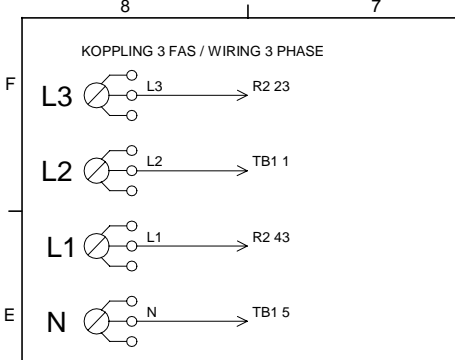

S:\U\Wm2011_Tryckunderlag\Kopplingschema\8061835 TD11\8061835 TD11-02.dft , läpe , 8/30/01 9:49:32 AM

STEP NR.	START POSITION	5	10	15	20	25	30	35	40	45	50	55	60
01	COOLING 18 NEDKYLNING 18												
1	COOLING 9 NEDKYLNING 9												
2	MOTOR MOTOR												
3	MOTOR DIRECT MOTOR DIREKT												
4	BUZZER SUMMER												
5	BUZZER SUMMER												

- BO: BOTTOM
- BOTTEN
- MO: MOTOR
- MOTOR
- R: RELAY
- RELÄ
- ELH: VÄRMEELEMENT, LÅG EFFEKT
- HEATER, LOW POWER
- VÄRMEELEMENT, HÖG EFFEKT
- ELH: HEATER, HIGH POWER
- HEATER
- TM: TIMERMOTOR
- TIMERMOTOR
- DOOR SWITCH
- LUCKBRYTARE
- T1: THERMOSTAT (MAN O.H.)
- TERMOSTAT (MAN Ö.H.)
- T2: THERMOSTAT (AUT O.H.)
- TERMOSTAT (AUT Ö.H.)
- T3: THERMOSTAT (HIGH)
- TERMOSTAT (HÖG)
- T4: THERMOSTAT (LOW)
- TERMOSTAT (LÅG)
- BE: INTERNAL ILLUMINATION
- INNERBELYSNING
- TB: TRYCKBRYTARE
- PUSH BUTTON SWITCH
- IL: INDIKERINGSLAMPA
- INDICATION LAMP

1. REC: OUTLET WASHING-MACHINE
   - UTTAG TVÄTTMASKIN
   - INKB: MAIN TERMINAL BLOCK
   - INKOPPLINGSPLINT
   - INTERNAL CONNECTION
   - INTERN KOPPLING
   - ALTERNATIVE WIRING
   - ALTERNATIV KOPPLING

03	Changed number on TB 42 to TB 44	PS	01	41
02	Changed function TB 4	SS	01	33
01	LB2-LB4 and BU1-BU2 changed, JS added	PS	99	26
Rev ind	Revision	Appd	Year	Week

Pos.	Qty	Part No.	Name of item	Material
Material		Dens.Kg/dm3	Dimensions, Type, etc.	
Scale		Gen.tolerance	Description(ENG)	
Designed by		Gen.tol.Angle	CIRCUIT DIAGRAM TD11	
Released by		Iss by Dept	Year	Week
HT		UT	98	05
ASKO CYLINDA		80 618 35		03
Rev Ind		Replace	8061835 rev:02	
Project				

This document must not be copied without our written permission, and the contents may not be used for any unauthorized purpose. Askö Cylinda AB