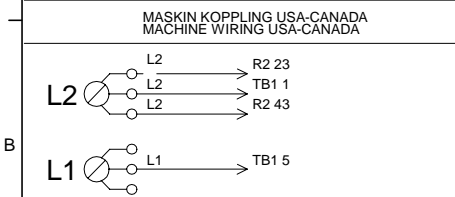

S:\U\Wm2011_Tryckunderlag\Kopplingschema\8061835 TD11\8061835 TD11-02.dft , läpe , 8/30/01 9:49:32 AM

STEP NR.	START POSITION	5	10	15	20	25	30	35	40	45	50	55	60
01	COOLING 18 NEDKYLNING 18												
1	COOLING 9 NEDKYLNING 9												
2	MOTOR MOTOR												
3	MOTOR DIRECT MOTOR DIREKT												
4	BUZZER SUMMER												
5	BUZZER SUMMER												

- BO: BOTTOM
- BOTTEN
- MO: MOTOR
- MOTOR
- R: RELAY
- RELÄ
- ELH: VÄRMEELEMENT, LÅG EFFEKT
- HEATER, LOW POWER
- VÄRMEELEMENT, HÖG EFFEKT
- ELH: HEATER, HIGH POWER
- HEATER
- TM: TIMERMOTOR
- TIMERMOTOR
- DOOR SWITCH
- LUCKBRYTARE
- T1: THERMOSTAT (MAN O.H.)
- TERMOSTAT (MAN Ö.H.)
- T2: THERMOSTAT (AUT O.H.)
- TERMOSTAT (AUT Ö.H.)
- T3: THERMOSTAT (HIGH)
- TERMOSTAT (HÖG)
- T4: THERMOSTAT (LOW)
- TERMOSTAT (LÅG)
- BE: INTERNAL ILLUMINATION
- INNERBELYSNING
- TB: TRYCKBRYTARE
- PUSH BUTTON SWITCH
- IL: INDIKERINGSLAMPA
- INDICATION LAMP

1. REC: OUTLET WASHING-MACHINE
   - UTTAG TVÄTTMASKIN
   - INKB: MAIN TERMINAL BLOCK
   - INKOPPLINGSPLINT
   - INTERNAL CONNECTION
   - INTERN KOPPLING
   - ALTERNATIVE WIRING
   - ALTERNATIV KOPPLING

03	Changed number on TB 42 to TB 44	PS	01	41
02	Changed function TB 4	SS	01	33
01	LB2-LB4 and BU1-BU2 changed, JS added	PS	99	26
Rev ind	Revision	Appd	Year	Week

Pos.	Qty	Part No.	Name of item	Material
Material		Dens.Kg/dm3	Dimensions, Type, etc.	
Scale		Gen.tolerance	Description(ENG)	
Designed by		Gen.tol.Angle	CIRCUIT DIAGRAM TD11	
Released by		Iss by Dept	Year	Week
HT		UT	98	05
ASKO CYLINDA		80 618 35		03
Rev Ind		Replace	8061835 rev:02	
Project				

This document must not be copied without our written permission, and the contents may not be used for any unauthorized purpose. Askö Cylinda AB