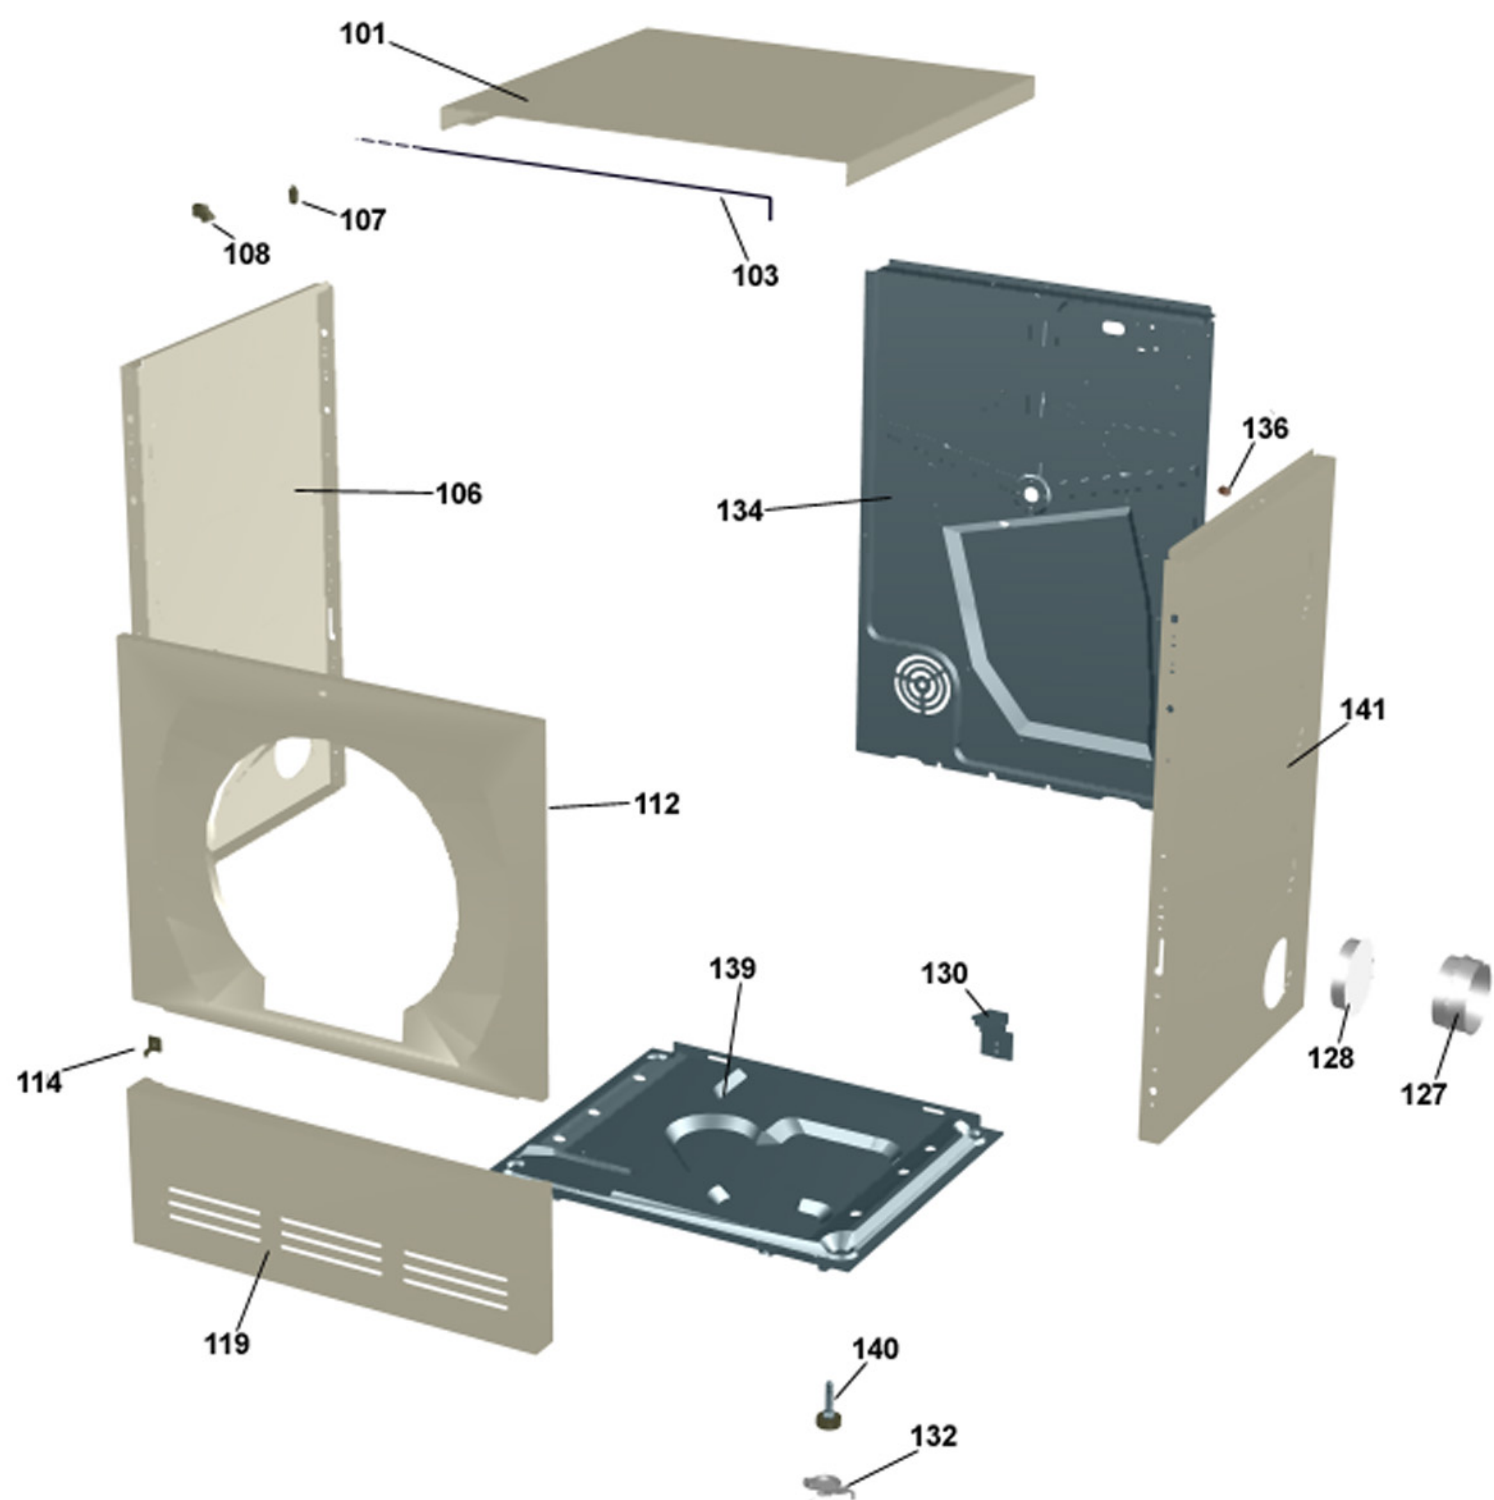

Outer casing

ASKO, T700 US - White #10770020 (TD11US)

Pos	Spare part No.	Description	Qty	Comment
101	8061817-0	Top White W600s T700s	1 Pcs	
101-a	8900338	Screw 20 Torx Self Tapping	3 Pcs	
101-b	8901413	Lock Washer laundry tops	2 Pcs	
103	8064062	Top Cover Strip	1 Pcs	
106	8801175-0	Panels left side T700 T760	1 Pcs	
107	8061763	Clip Front Plate 600700s	2 Pcs	
108	8061916	CABLE HOLDER WMD20	3 Pcs	
112	8061847-0	Front Plate 700 Series	1 Pcs	
112-a	8900338	Screw 20 Torx Self Tapping	2 Pcs	
112-b	8901413	Lock Washer laundry tops	2 Pcs	
114	8064177	Hook Lower Pane	2 Pcs	
114-a	8900338	Screw 20 Torx Self Tapping	2 Pcs	
119	8801247-0	Lower Cover w/Holes	1 Pcs	
127	8052641	Collar Vent Exhaust TD	1 Pcs	
128	8052640-0-UL	LID EXHAUST CANAL WHITE UL4	2 Pcs	
130	8053980	STACKING Bracket ALL TDs Mus	2 Pcs	
132	8064114	Holders Dryer Feet Stacking	1 Pcs	
134	8064196	REAR PANEL OUTER PUNCHED	1 Pcs	
134-a	8900338	Screw 20 Torx Self Tapping	10 Pcs	
136	8061915	Cable Holder T700	1 Pcs	
139	8061618	BASE PAN WMD20	1 Pcs	
140	8059334	Leveling Leg Comp. WMD 20	4 Pcs	
141	8801176-0	Panel R Side w/Hole T700	1 Pcs	