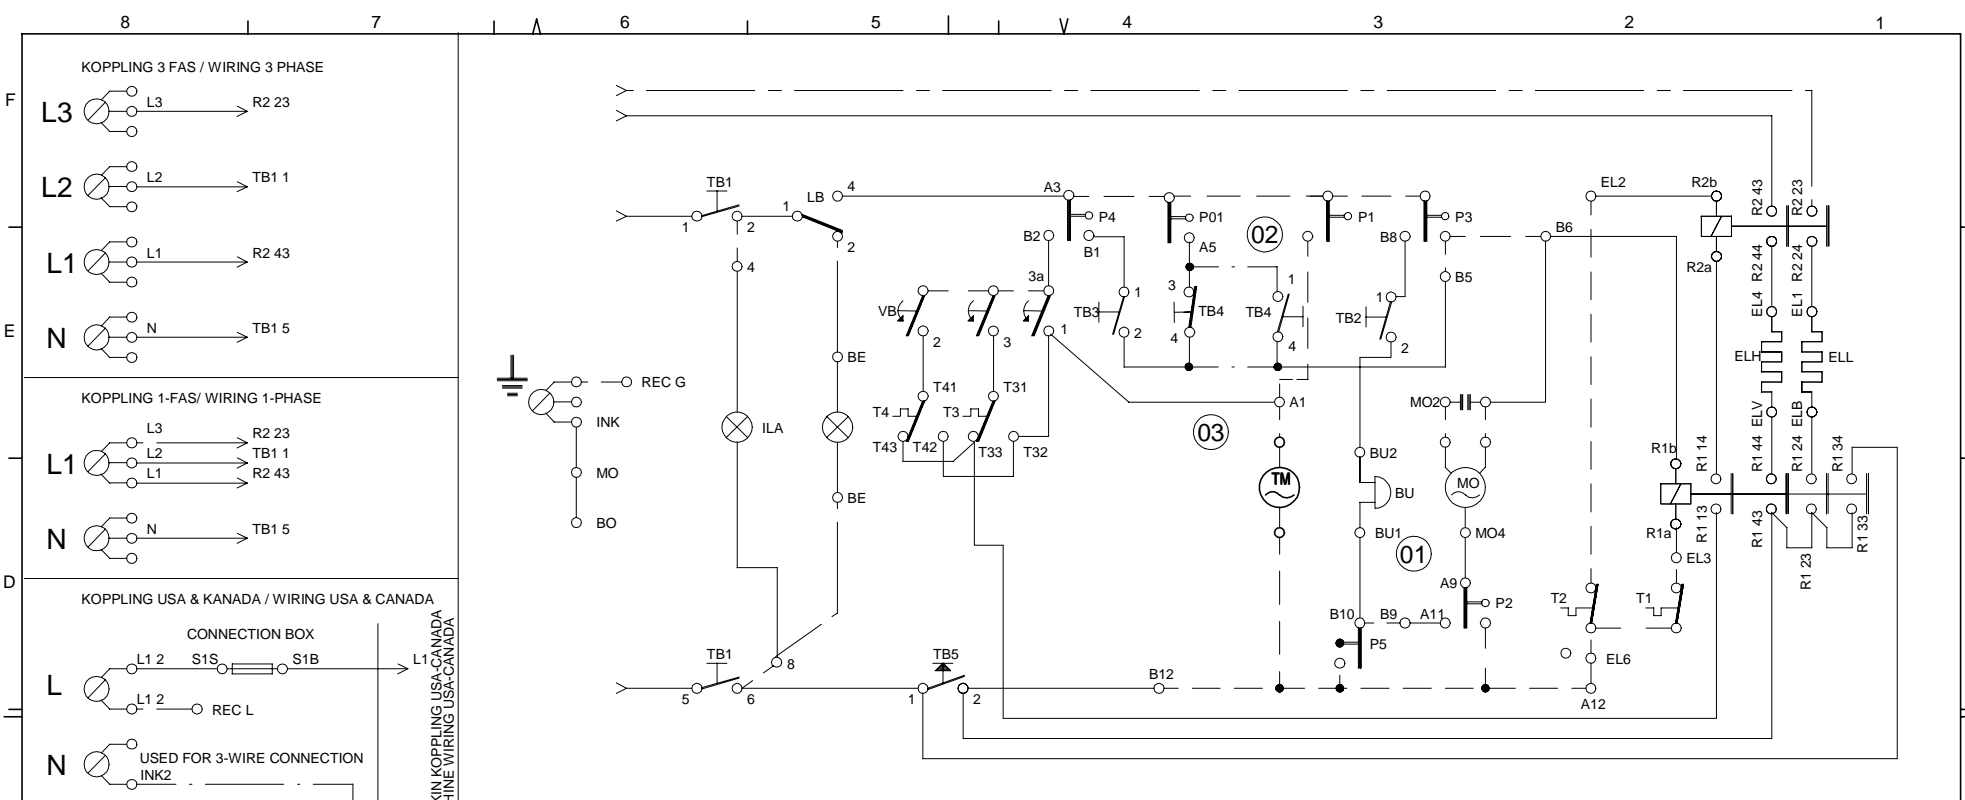

S:\U\Wm2011_Tryckunderlag\Kopplingschema\8061835 TD11\8061835 TD11-02.dft , läpe , 8/30/01 9:49:32 AM

STEP NR.	START POSITION	5	10	15	20	25	30	35	40	45	50	55	60
01	COOLING 18 NEDKYLNING 18												
1	COOLING 9 NEDKYLNING 9												
2	MOTOR MOTOR												
3	MOTOR DIRECT MOTOR DIREKT												
4	BUZZER SUMMER												
5	BUZZER SUMMER												

- BO: BOTTOM
- BOTTEN
- MO: MOTOR
- MOTOR
- R: RELAY
- RELÄ
- ELH: VÄRMEELEMENT, LÅG EFFEKT
- HEATER, LOW POWER
- VÄRMEELEMENT, HÖG EFFEKT
- ELH: HEATER, HIGH POWER
- HEATER
- TM: TIMERMOTOR
- TIMERMOTOR
- DOOR SWITCH
- LUCKBRYTARE
- T1: THERMOSTAT (MAN O.H.)
- TERMOSTAT (MAN Ö.H.)
- T2: THERMOSTAT (AUT O.H.)
- TERMOSTAT (AUT Ö.H.)
- T3: THERMOSTAT (HIGH)
- TERMOSTAT (HÖG)
- T4: THERMOSTAT (LOW)
- TERMOSTAT (LÅG)
- BE: INTERNAL ILLUMINATION
- INNERBELYSNING
- TB: TRYCKBRYTARE
- PUSH BUTTON SWITCH
- IL: INDIKERINGSLAMPA
- INDICATION LAMP

1. REC: OUTLET WASHING-MACHINE
   - UTTAG TVÄTTMASKIN
   - INKB: MAIN TERMINAL BLOCK
   - INKOPPLINGSPLINT
   - INTERNAL CONNECTION
   - INTERN KOPPLING
   - ALTERNATIVE WIRING
   - ALTERNATIV KOPPLING

03	Changed number on TB 42 to TB 44	PS	01	41
02	Changed function TB 4	SS	01	33
01	LB2-LB4 and BU1-BU2 changed, JS added	PS	99	26
Rev ind	Revision	Appd	Year	Week

Pos.	Qty	Part No.	Name of item	Material
Material		Dens.Kg/dm3	Dimensions, Type, etc.	
Scale		Gen.tolerance	Description(ENG)	
Designed by		Gen.tol.Angle	CIRCUIT DIAGRAM TD11	
Released by		Iss by Dept	Year	Week
HT		UT	98	05
ASKO CYLINDA		80 618 35		03
Rev Ind		Replace	8061835 rev:02	
Project				

This document must not be copied without our written permission, and the contents may not be used for any unauthorized purpose. Askö Cylinda AB